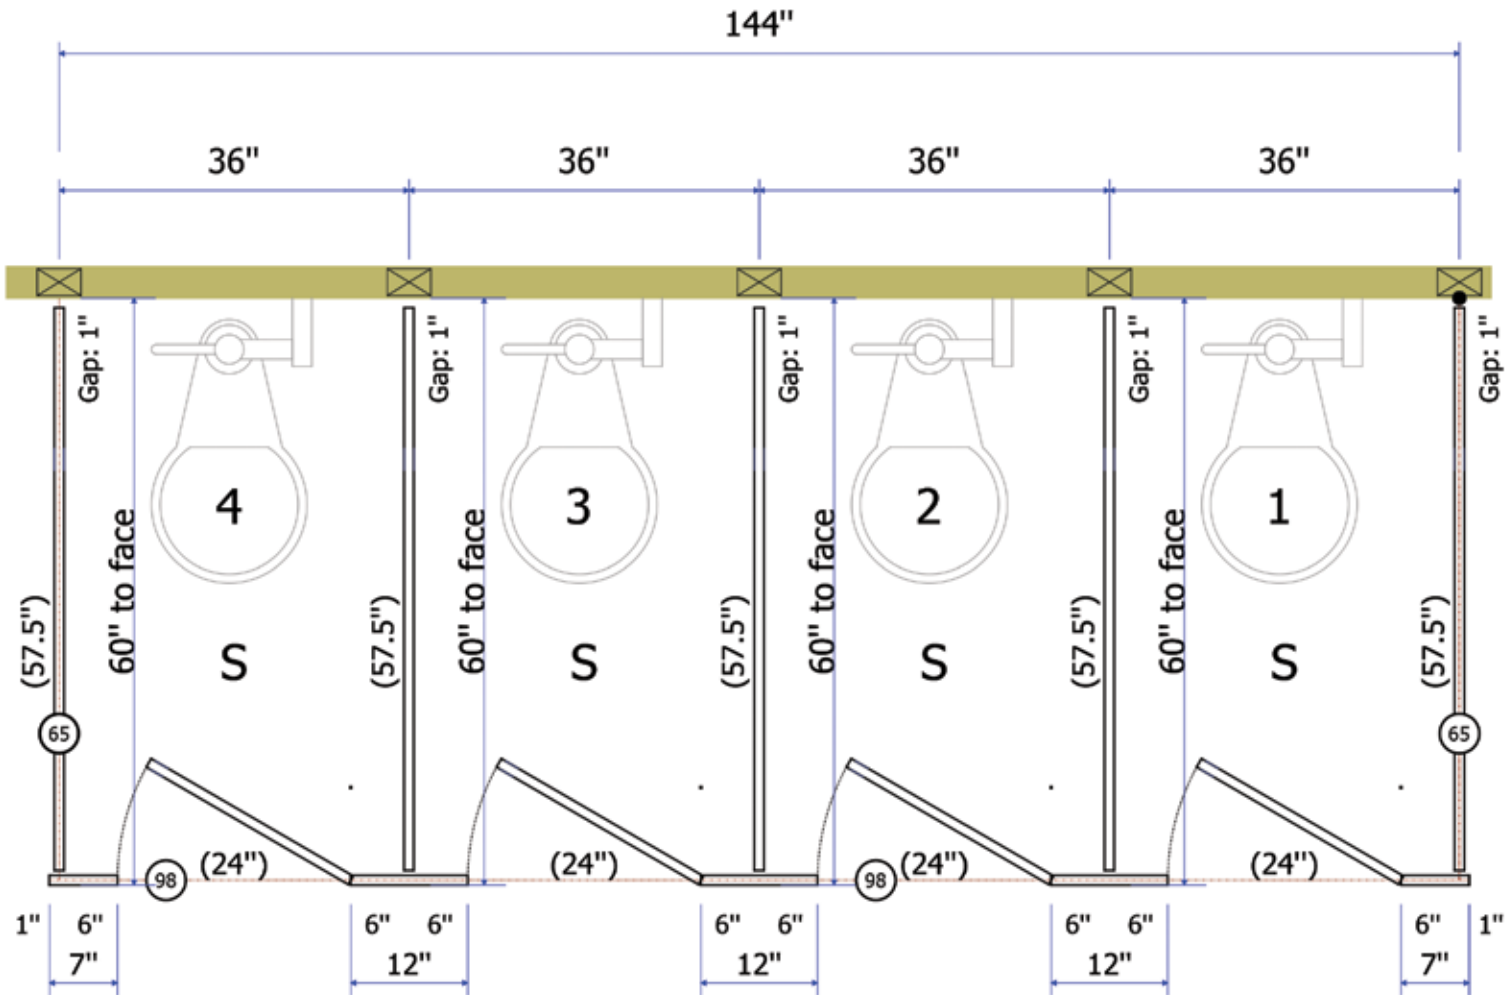

LEGEND

(R) Grab Bar Reinforcement

(##) Headrail

Room Name:

Quantity: 1 (thus)

Material: Solid Plastic

Distributor: Decker Equipment

Mounting: Floor Mounted Overhead Braced

Ceiling Height: N/A

Quote Name (#): STANDARD FS 4 (SQML000268-2)

Color: Not Selected

Material Texture: Pebble Grain (Std), **Compartment Material Height:** 55" High Doors/Panels - 14" AFF, **Door Hardware:** Vault Hinge & Slide Latch, **Compartment Brackets:** AL Stirrup (3/Connection), **Trim Shoes:** Stainless Steel, **Door Thickness:** 1.00", **Pilaster Thickness:** 1.00", **Panel/Screen Thickness:** 1.00"

	Room Name:	Quantity: 1 (thus)
	Material: Solid Plastic	
Distributor: Decker Equipment	Mounting: Floor Mounted Overhead Braced	Ceiling Height: N/A
Quote Name (#): STANDARD FS 4 (SQML000268-2)	Color: Not Selected	