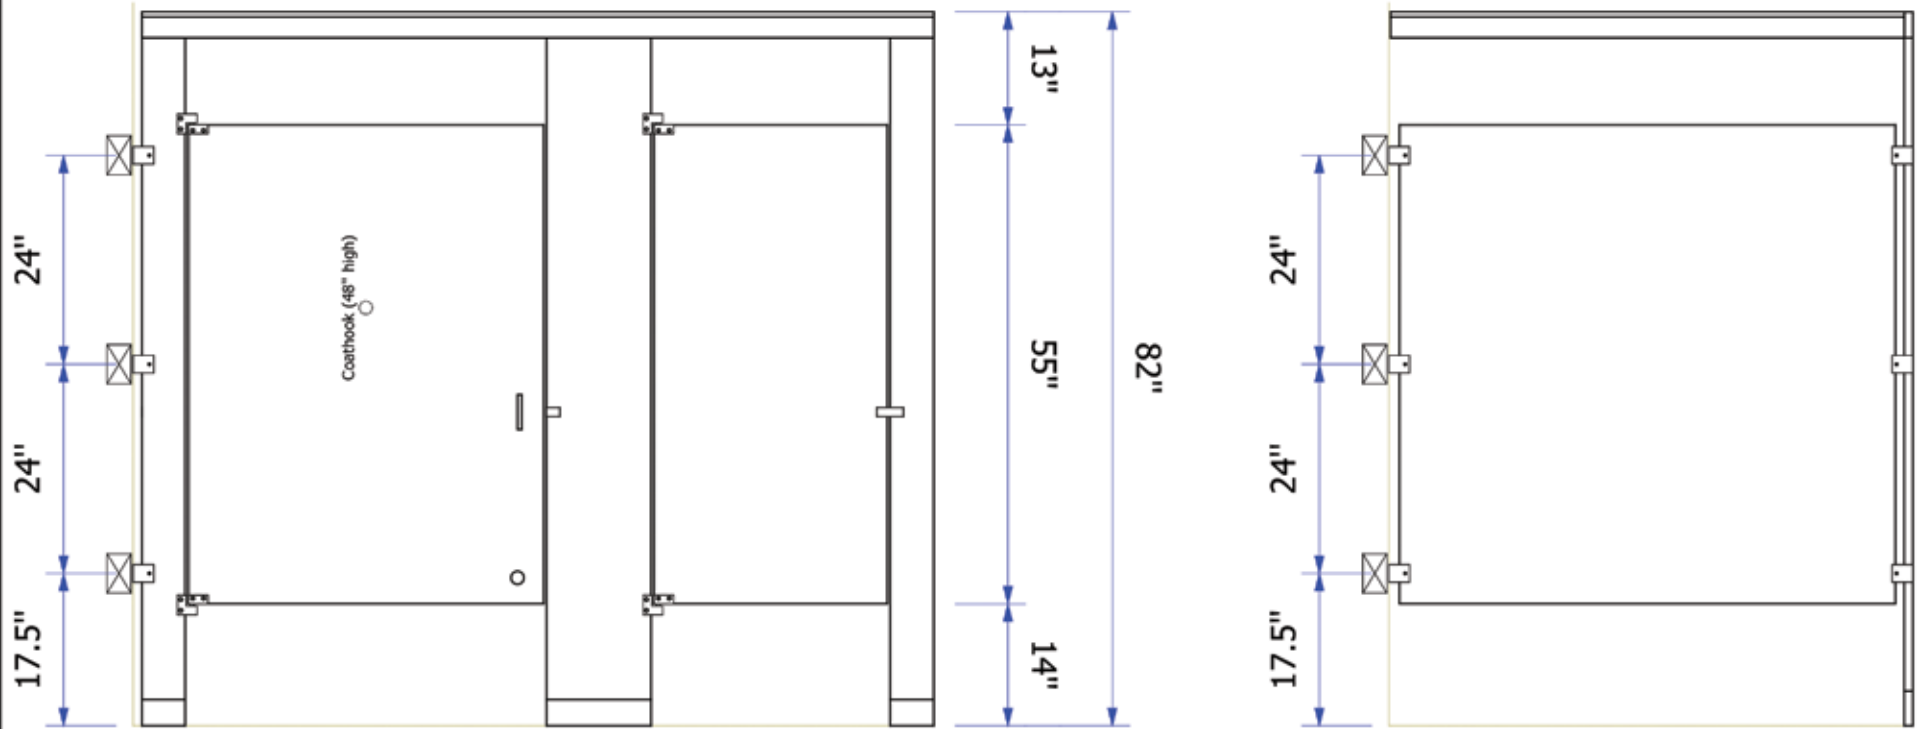

LEGEND

(R) Grab Bar Reinforcement

(##) Headrail

Room Name:

Quantity: 1 (thus)

Material: Solid Plastic

Distributor: Decker Equipment

Mounting: Floor Mounted Overhead Braced

Ceiling Height: N/A

Quote Name (#): STANDARD FS 4 (SQML000268-2)

Color: Not Selected

Material Texture: Pebble Grain (Std), **Compartment Material Height:** 55" High Doors/Panels - 14" AFF, **Door Hardware:** Vault Hinge & Slide Latch, **Compartment Brackets:** AL Stirrup (3/Connection), **Trim Shoes:** Stainless Steel, **Door Thickness:** 1.00", **Pilaster Thickness:** 1.00", **Panel/Screen Thickness:** 1.00"

	Room Name:	Quantity: 1 (thus)
	Material: Solid Plastic	
Distributor: Decker Equipment	Mounting: Floor Mounted Overhead Braced	Ceiling Height: N/A
Quote Name (#): STANDARD FS 4 (SQML000268-2)	Color: Not Selected	