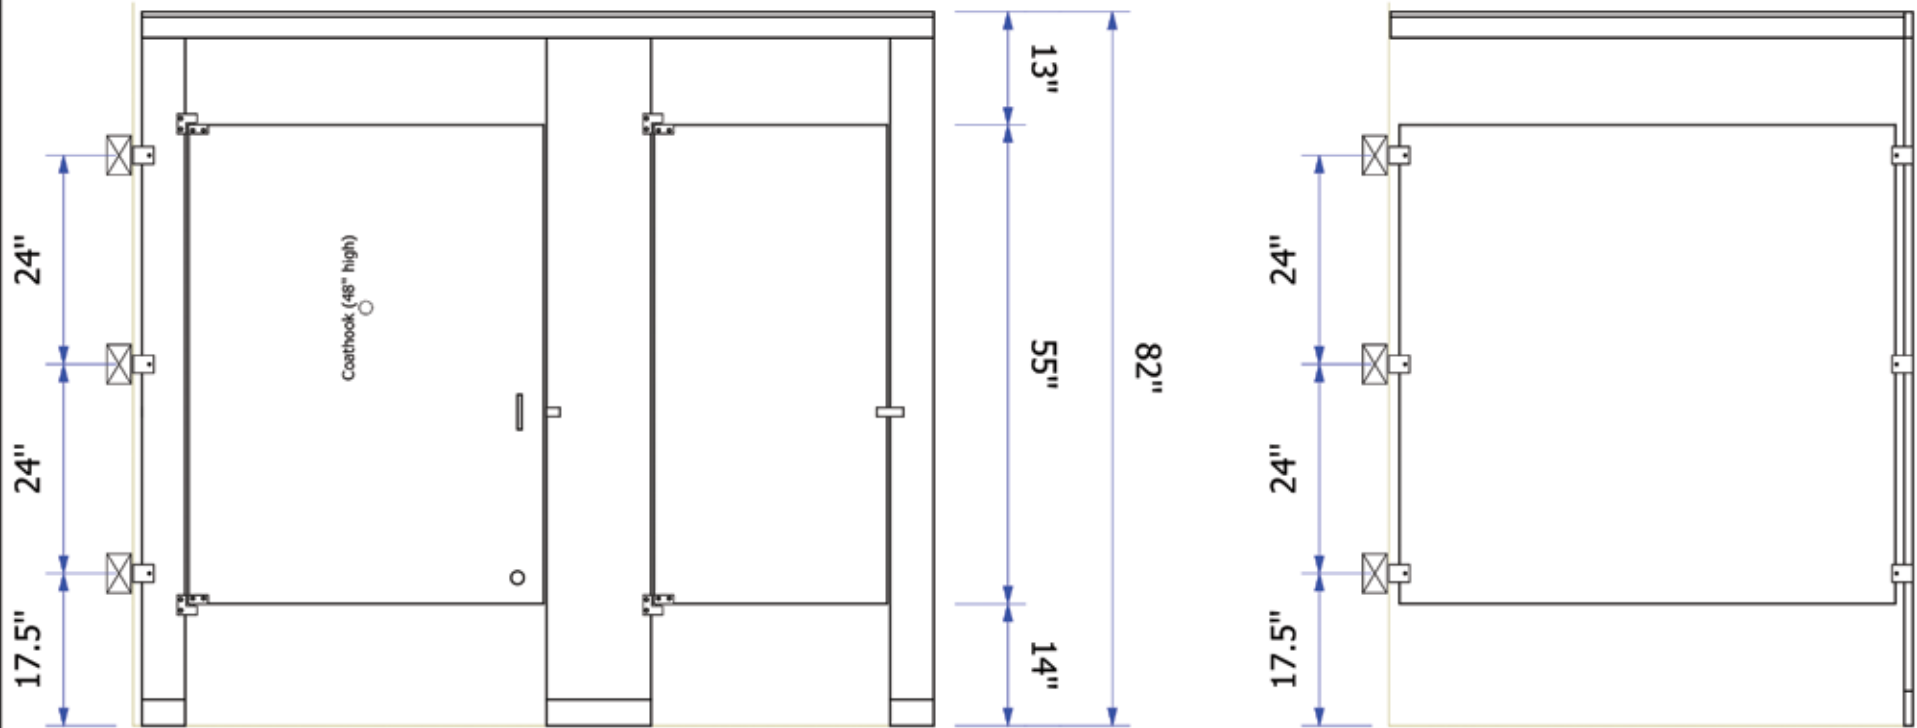

LEGEND

(R) Grab Bar Reinforcement

(##) Headrail

Room Name:	Quantity: 1 (thus)
Material: Solid Plastic	
Mounting: Floor Mounted Overhead Braced	Ceiling Height: N/A
Color: Not Selected	

Distributor: Decker Equipment

Quote Name (#): STANDARD BW 5 (SQML000242-2)

Material Texture: Pebble Grain (Std), **Compartment Material Height:** 55" High Doors/Panels - 14" AFF, **Door Hardware:** Vault Hinge & Slide Latch, **Compartment Brackets:** AL Stirrup (3/Connection), **Trim Shoes:** Stainless Steel, **Door Thickness:** 1.00", **Pilaster Thickness:** 1.00", **Panel/Screen Thickness:** 1.00"

	Room Name:	Quantity: 1 (thus)
	Material: Solid Plastic	
Distributor: Decker Equipment	Mounting: Floor Mounted Overhead Braced	Ceiling Height: N/A
Quote Name (#): STANDARD BW 5 (SQML000242-2)	Color: Not Selected	