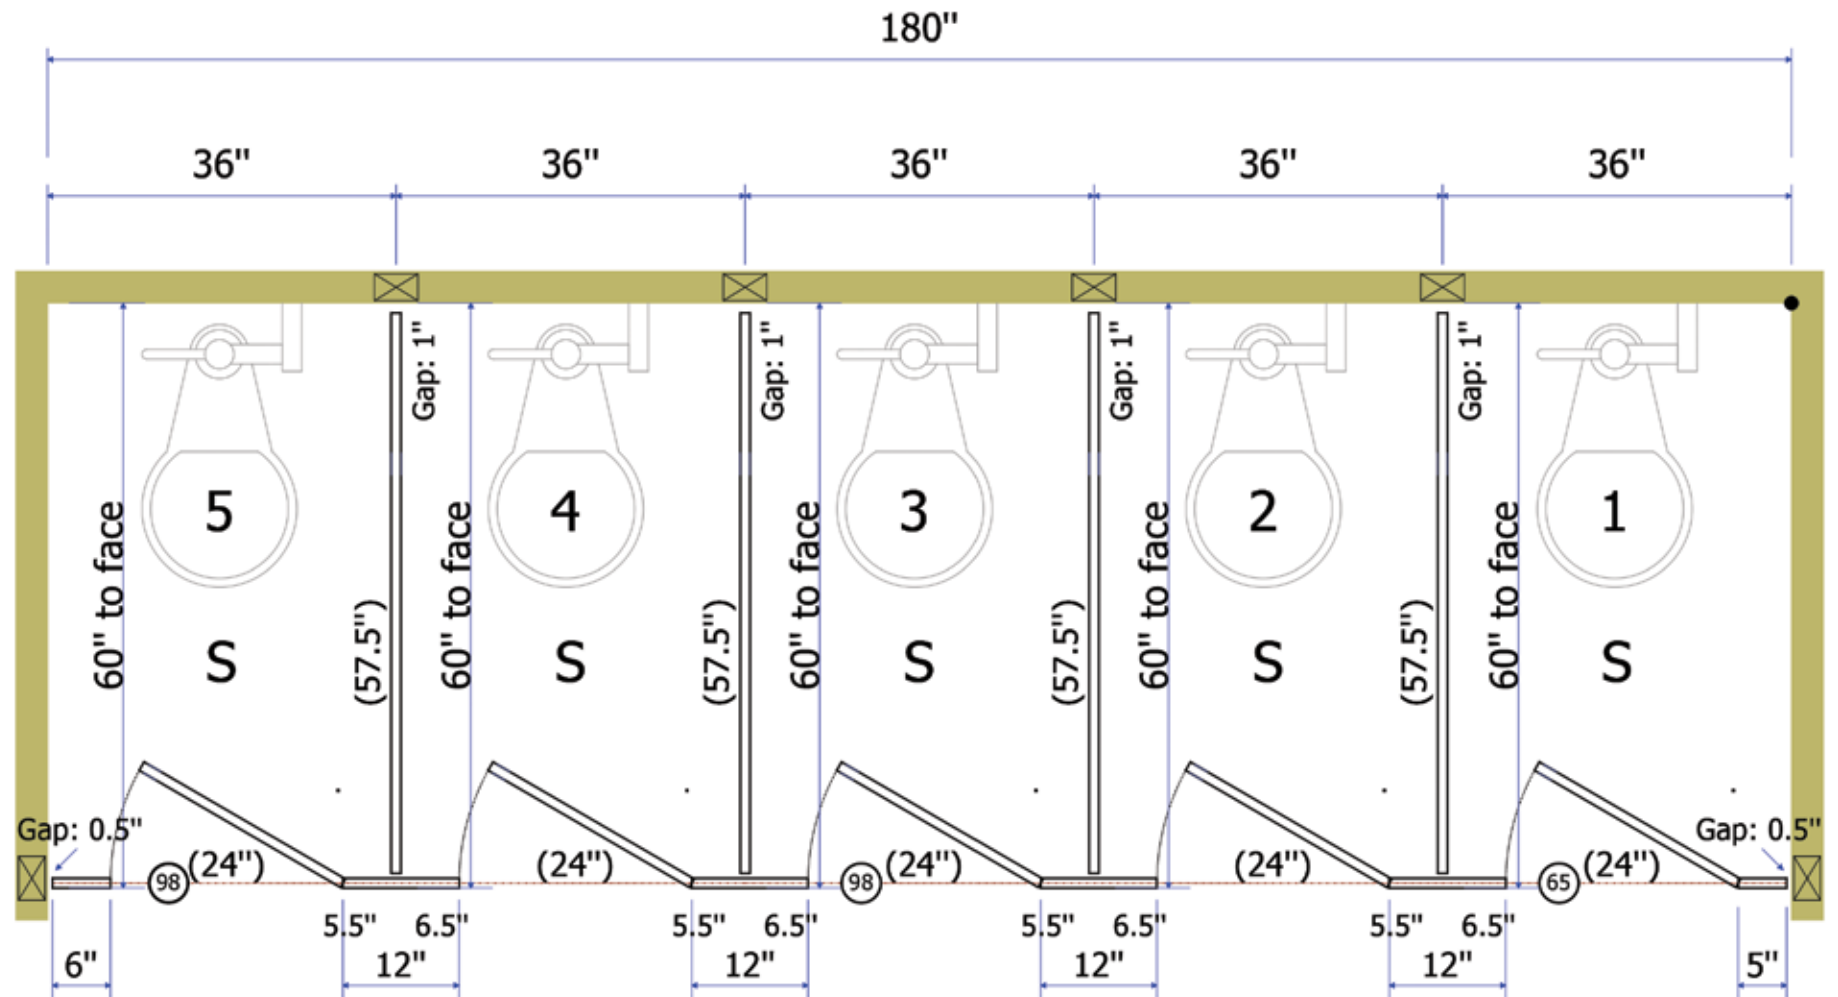

LEGEND

(R) Grab Bar Reinforcement

(##) Headrail

Room Name:	Quantity: 1 (thus)
Material: Solid Plastic	
Mounting: Floor Mounted Overhead Braced	Ceiling Height: N/A
Color: Not Selected	

Distributor: Decker Equipment

Quote Name (#): STANDARD BW 5 (SQML000242-2)

Material Texture: Pebble Grain (Std), **Compartment Material Height:** 55" High Doors/Panels - 14" AFF, **Door Hardware:** Vault Hinge & Slide Latch, **Compartment Brackets:** AL Stirrup (3/Connection), **Trim Shoes:** Stainless Steel, **Door Thickness:** 1.00", **Pilaster Thickness:** 1.00", **Panel/Screen Thickness:** 1.00"

	Room Name:	Quantity: 1 (thus)
	Material: Solid Plastic	
Distributor: Decker Equipment	Mounting: Floor Mounted Overhead Braced	Ceiling Height: N/A
Quote Name (#): STANDARD BW 5 (SQML000242-2)	Color: Not Selected	