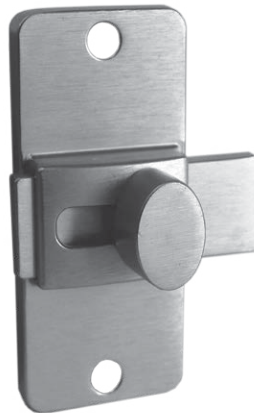

Includes Standard Hardware for Phenolic Core Partitions

Phenolic Core Material
10 Year Warranty

LIMITED
10
YEAR
WARRANTY

BRACKETS

Includes Standard Brackets

- Stainless steel stirrup brackets are included with every shipment to attach partitions to the wall
- U-Brackets attach panels to pilasters
- All screws & attaching hardware included

LATCHES

Includes Standard Latches

- Ergonomic stainless steel latches & bumpers provide years of reliable use
- All screws & attaching hardware included

HINGES

Includes Standard Hinges

- Unique stainless steel bank vault style hinges provide superior strength
- Hinge inserts, are adjustable for in-swing or out-swing configuration
- All screws & attaching hardware included

Standard Brackets, Latches & Hinges for Phenolic Core Material

Bracket

Latch

Hinge